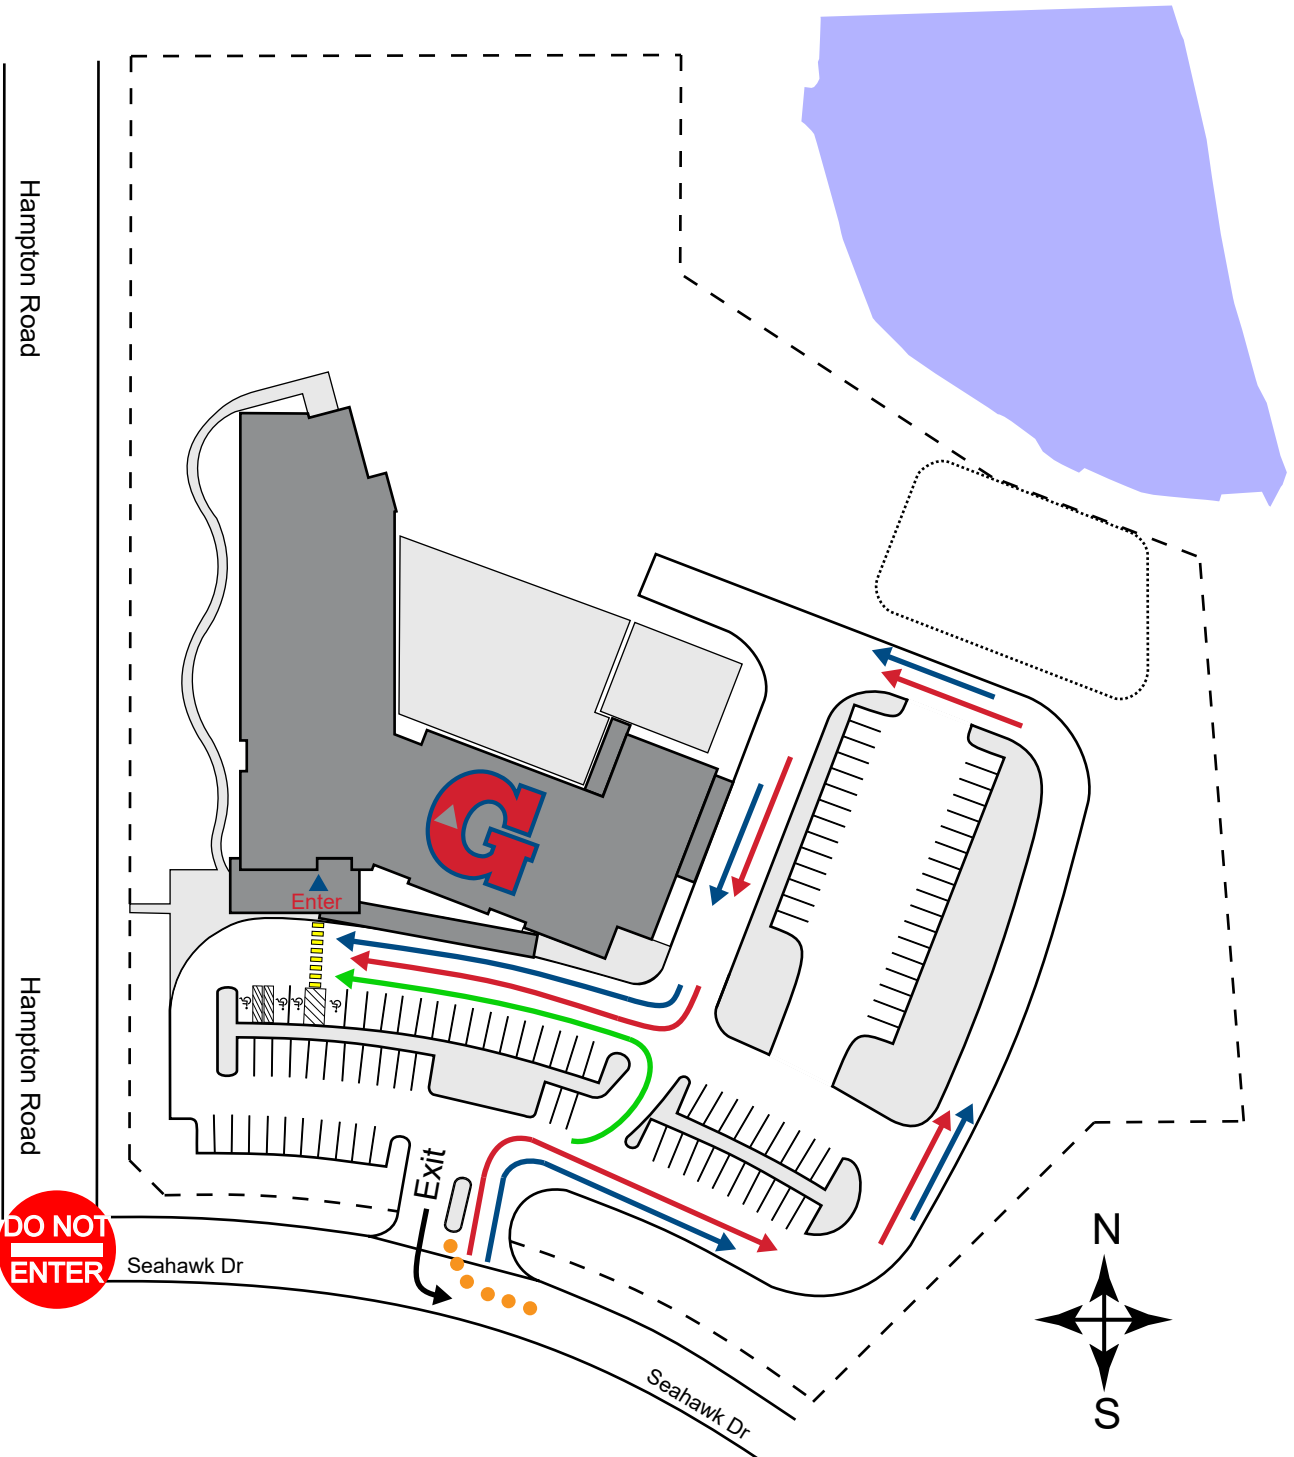

Morning Car Line Route

Blue Line
Pre-K - 2nd Grade

Red Line
3rd - 5th Grade

Green Line
Child Care Program
Shuttles Only

All vehicles exit
eastbound on
Seahawk Drive

121 Seahawk Dr, DeSoto, TX 75115